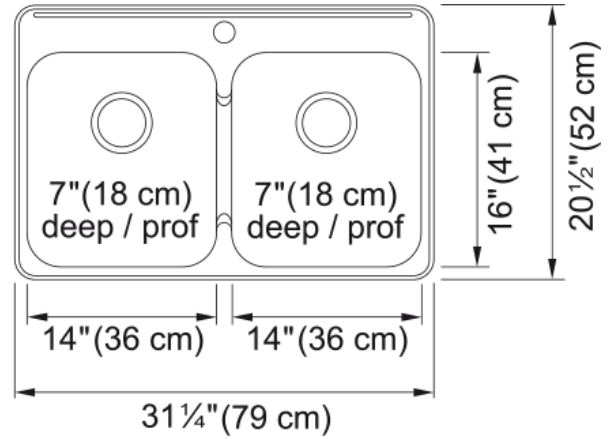

# Steel Queen Drop In Sink QDL2031-7-1N | 101.0181.724

## Technical Data

### Product Dimensions

Exterior size: right to left	31.248
Exterior size: front to back	20.472
Large bowl size: right to left	14
Large bowl size: front to back	16
Large bowl: depth	7.087
Small bowl size: right to left	14
Small bowl size: front to back	16
Small bowl: depth	7.087

### Installation

Minimum cabinet size	33"
----------------------	-----